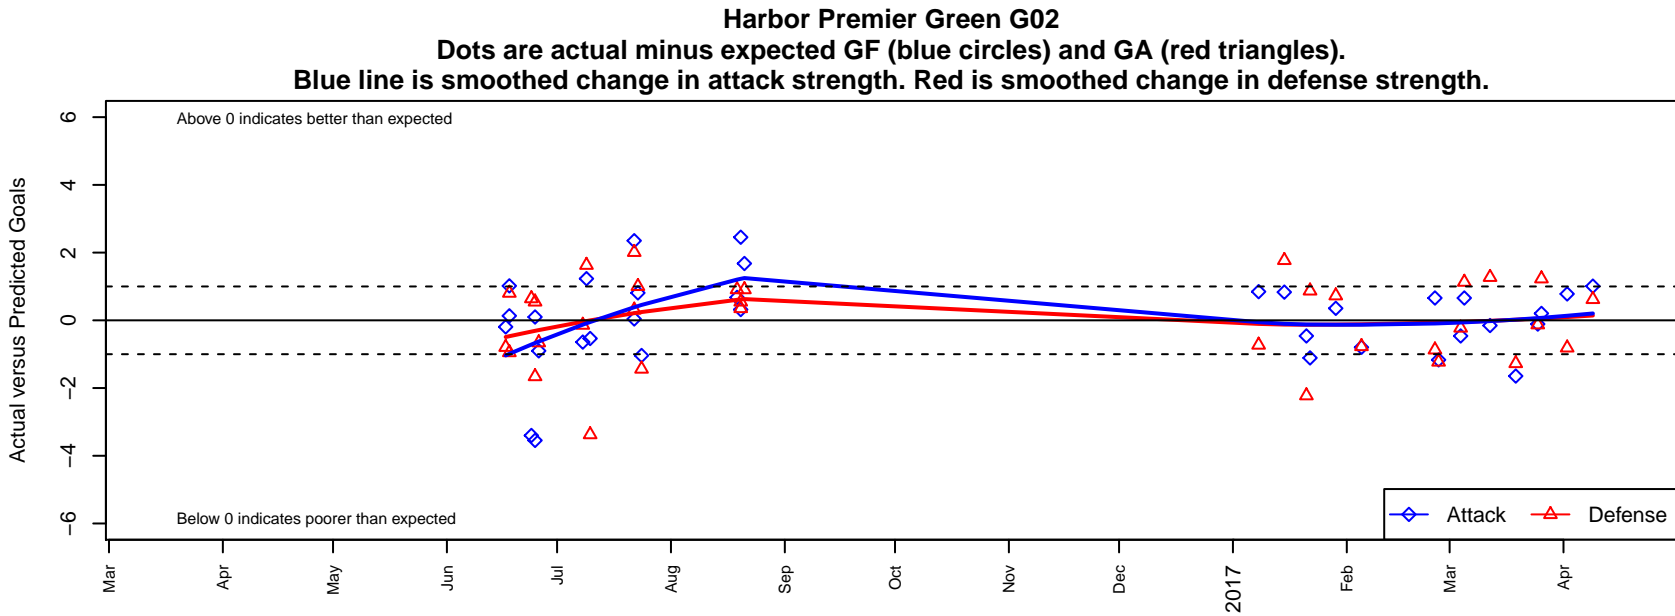

Harbor Premier Green G02

Harbor FC
 Gig Harbor, WA
 G02 total strength=1582
 attack=20.58 defense=11
 spr league = Win RCL G02 Div 2
 notes= Jarrett 2014

alt names used:
 HARBOR PREMIER G02 GREEN (WA)
 HARBOR PREMIER G02 GREEN (WA)
 Harbor Premier G2002 Green
 Harbor Premier G02 Green A
 Harbor Premier FC G02 Green
 Harbor Premier G02 Green
 Harbor Premier G02 Green A
 Harbor Premier G02 Green A

**attack and defense variance (black dot)
relative to other teams
and top 10 in region**

**attack and defense rating
relative to others at age
and all opponents in last 13 months**

**attack and defense rating
relative to others at age
and all opponents in last 13 months**

Performance relative to 13 month average

Performance relative to 13 month average

Distribution of opponents
 Red = Lose zone, Blue = Win zone, Green = Even
 Black line separates win/lose zones

lot. A=Neither has attack advantage, B=Opponent has both attack and defense advantage, C=Opponent has both attack and defense disadvantage, D=Both have