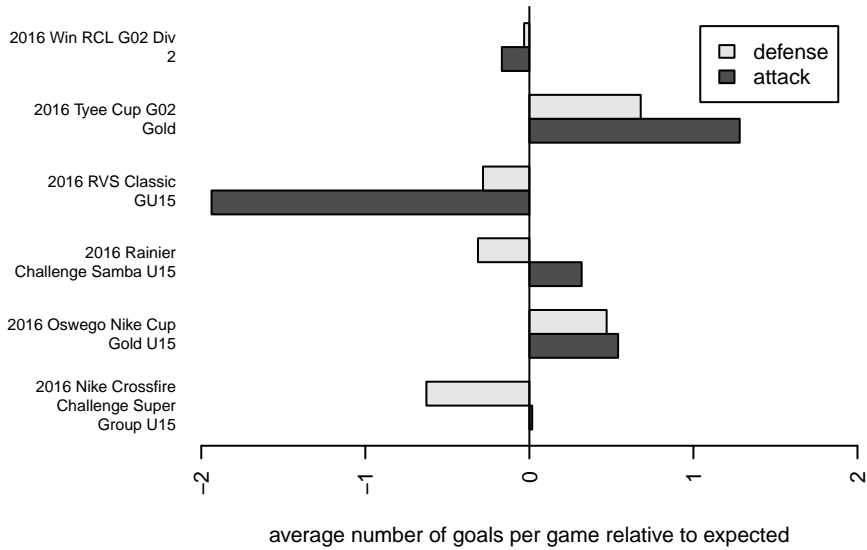

**attack and defense variance (black dot)
relative to other teams
and top 10 in region**

**attack and defense rating
relative to others at age
and all opponents in last 13 months**

**attack and defense rating
relative to others at age
and all opponents in last 13 months**

Performance relative to 13 month average

Performance relative to 13 month average

Distribution of opponents
 Red = Lose zone, Blue = Win zone, Green = Even
 Black line separates win/lose zones

lot. A=Neither has attack advantage, B=Opponent has both attack and defense advantage, C=Opponent has both attack and defense disadvantage, D=Both have