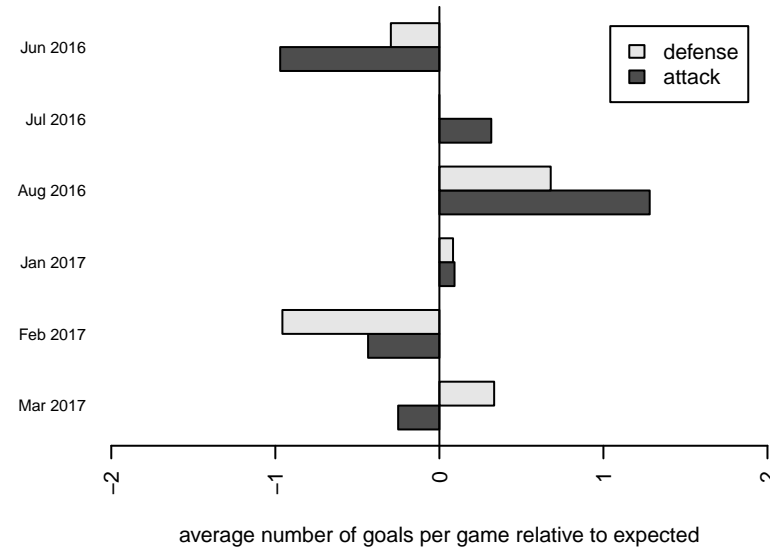

**attack and defense variance (black dot)
relative to other teams
and top 10 in region**

**attack and defense rating
relative to others at age
and all opponents in last 13 months**

**attack and defense rating
relative to others at age
and all opponents in last 13 months**

Performance relative to 13 month average

Performance relative to 13 month average

Distribution of opponents
 Red = Lose zone, Blue = Win zone, Green = Even
 Black line separates win/lose zones

lot. A=Neither has attack advantage, B=Opponent has both attack and defense advantage, C=Opponent has both attack and defense disadvantage, D=Both have