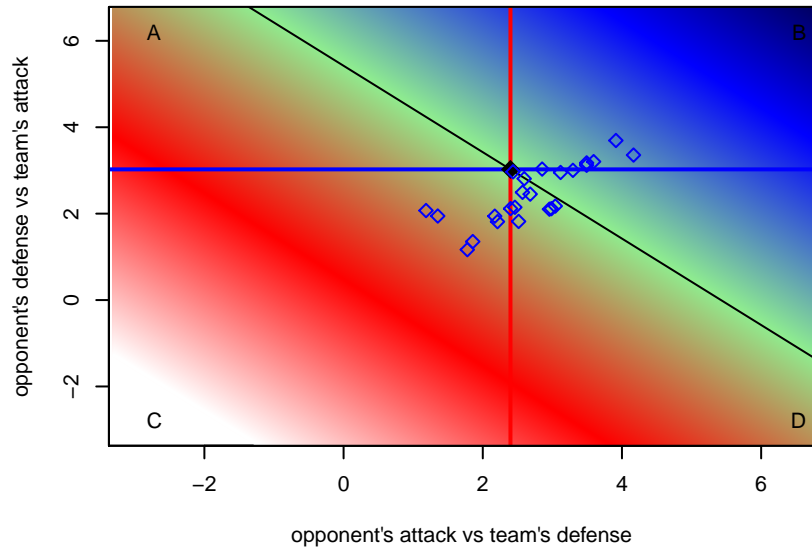

**attack and defense variance (black dot)
relative to other teams
and top 10 in region**

**attack and defense rating
relative to others at age
and all opponents in last 13 months**

**attack and defense rating
relative to others at age
and all opponents in last 13 months**

Performance relative to 13 month average

Performance relative to 13 month average

Distribution of opponents
 Red = Lose zone, Blue = Win zone, Green = Even
 Black line separates win/lose zones

lot. A=Neither has attack advantage, B=Opponent has both attack and defense advantage, C=Opponent has both attack and defense disadvantage, D=Both have