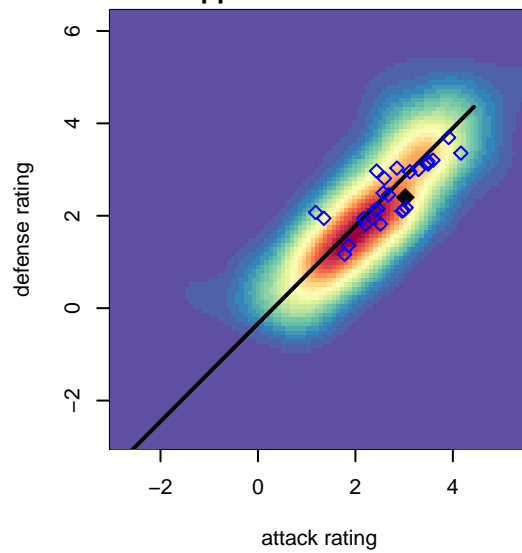

Harbor Premier Green G02

Harbor FC
 Gig Harbor, WA
 G02 total strength=1582
 attack=20.58 defense=11
 spr league = Win RCL G02 Div 2
 notes= Jarrett 2014

alt names used:
 HARBOR PREMIER G02 GREEN (WA)
 HARBOR PREMIER G02 GREEN (WA)
 Harbor Premier G2002 Green
 Harbor Premier G02 Green A
 Harbor Premier FC G02 Green
 Harbor Premier G02 Green
 Harbor Premier G02 Green A
 Harbor Premier G02 Green A

**attack and defense variance (black dot)
relative to other teams
and top 10 in region**

**attack and defense rating
relative to others at age
and all opponents in last 13 months**

**attack and defense rating
relative to others at age
and all opponents in last 13 months**

Performance relative to 13 month average

Performance relative to 13 month average

Distribution of opponents
 Red = Lose zone, Blue = Win zone, Green = Even
 Black line separates win/lose zones

lot. A=Neither has attack advantage, B=Opponent has both attack and defense advantage, C=Opponent has both attack and defense disadvantage, D=Both have