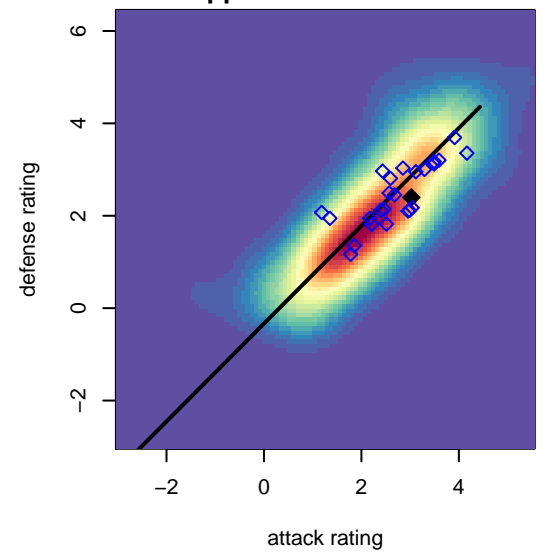

Harbor Premier Green G02

Harbor FC
 Gig Harbor, WA
 G02 total strength=1582
 attack=20.58 defense=11
 spr league = Win RCL G02 Div 2
 notes= Jarrett 2014

alt names used:
 HARBOR PREMIER G02 GREEN (WA)
 HARBOR PREMIER G02 GREEN (WA)
 Harbor Premier G2002 Green
 Harbor Premier G02 Green A
 Harbor Premier FC G02 Green
 Harbor Premier G02 Green
 Harbor Premier G02 Green A
 Harbor Premier G02 Green A

**attack and defense variance (black dot)
relative to other teams
and top 10 in region**

**attack and defense rating
relative to others at age
and all opponents in last 13 months**

**attack and defense rating
relative to others at age
and all opponents in last 13 months**

Performance relative to 13 month average

Performance relative to 13 month average

Distribution of opponents
 Red = Lose zone, Blue = Win zone, Green = Even
 Black line separates win/lose zones

lot. A=Neither has attack advantage, B=Opponent has both attack and defense advantage, C=Opponent has both attack and defense disadvantage, D=Both have