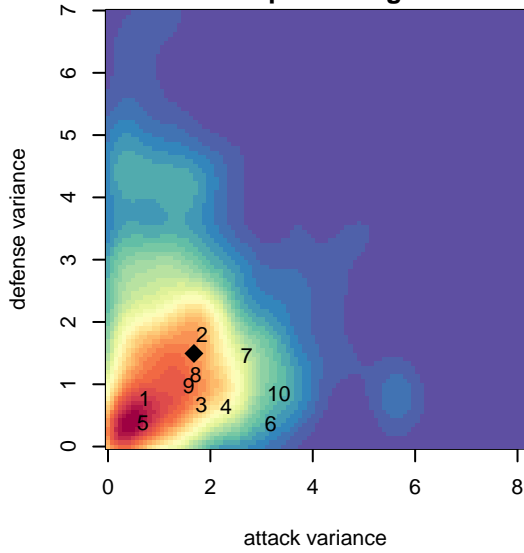

Harbor Premier Green G02

Harbor FC
 Gig Harbor, WA
 G02 total strength=1582
 attack=20.58 defense=11
 spr league = Win RCL G02 Div 2
 notes= Jarrett 2014

alt names used:
 HARBOR PREMIER G02 GREEN (WA)
 HARBOR PREMIER G02 GREEN (WA)
 Harbor Premier G2002 Green
 Harbor Premier G02 Green A
 Harbor Premier FC G02 Green
 Harbor Premier G02 Green
 Harbor Premier G02 Green A
 Harbor Premier G02 Green A

**attack and defense variance (black dot)
relative to other teams
and top 10 in region**

**attack and defense rating
relative to others at age
and all opponents in last 13 months**

**attack and defense rating
relative to others at age
and all opponents in last 13 months**

Performance relative to 13 month average

Performance relative to 13 month average

Distribution of opponents
 Red = Lose zone, Blue = Win zone, Green = Even
 Black line separates win/lose zones

lot. A=Neither has attack advantage, B=Opponent has both attack and defense advantage, C=Opponent has both attack and defense disadvantage, D=Both have